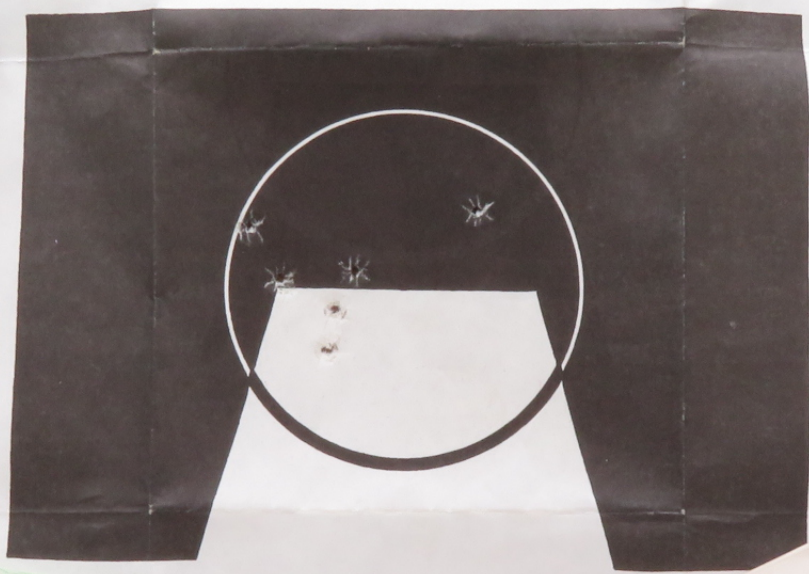

Anschussscheibe für Pistolen Cal. 22 LR

22 LR

PPK

Modell
127578

Entfernung 15 m

[Handwritten signature]

WARRANTY & STATEMENT OF LIABILITY

INTERARMS will replace or repair to original standard any gun or part thereof returned (prepaid) to us and found to be defective in either material or workmanship. This service will be provided free of any charge for a period of one year from date of first registered consumer purchase.

FIREARMS are classified as DANGEROUS WEAPONS and are sold by us with the specific understanding that we assume no liability whatsoever for their safe handling or re-sale under local laws and regulations. Neither the manufacturer nor INTERARMS assumes any responsibility whatsoever, regardless of nature, for physical injury or property damage resulting from either intentional or accidental discharge or for the function of any gun subjected to influences beyond our control, adjustments, defective or improper ammunition, corrosion, or neglect.

INTERARMS reserves the right to make changes at any time without notice in prices, to change specifications or design, add or remove accessory material, and to add or discontinue models without incurring obligation.

This warranty and statement of liability supersedes all previous warranties and commitments.