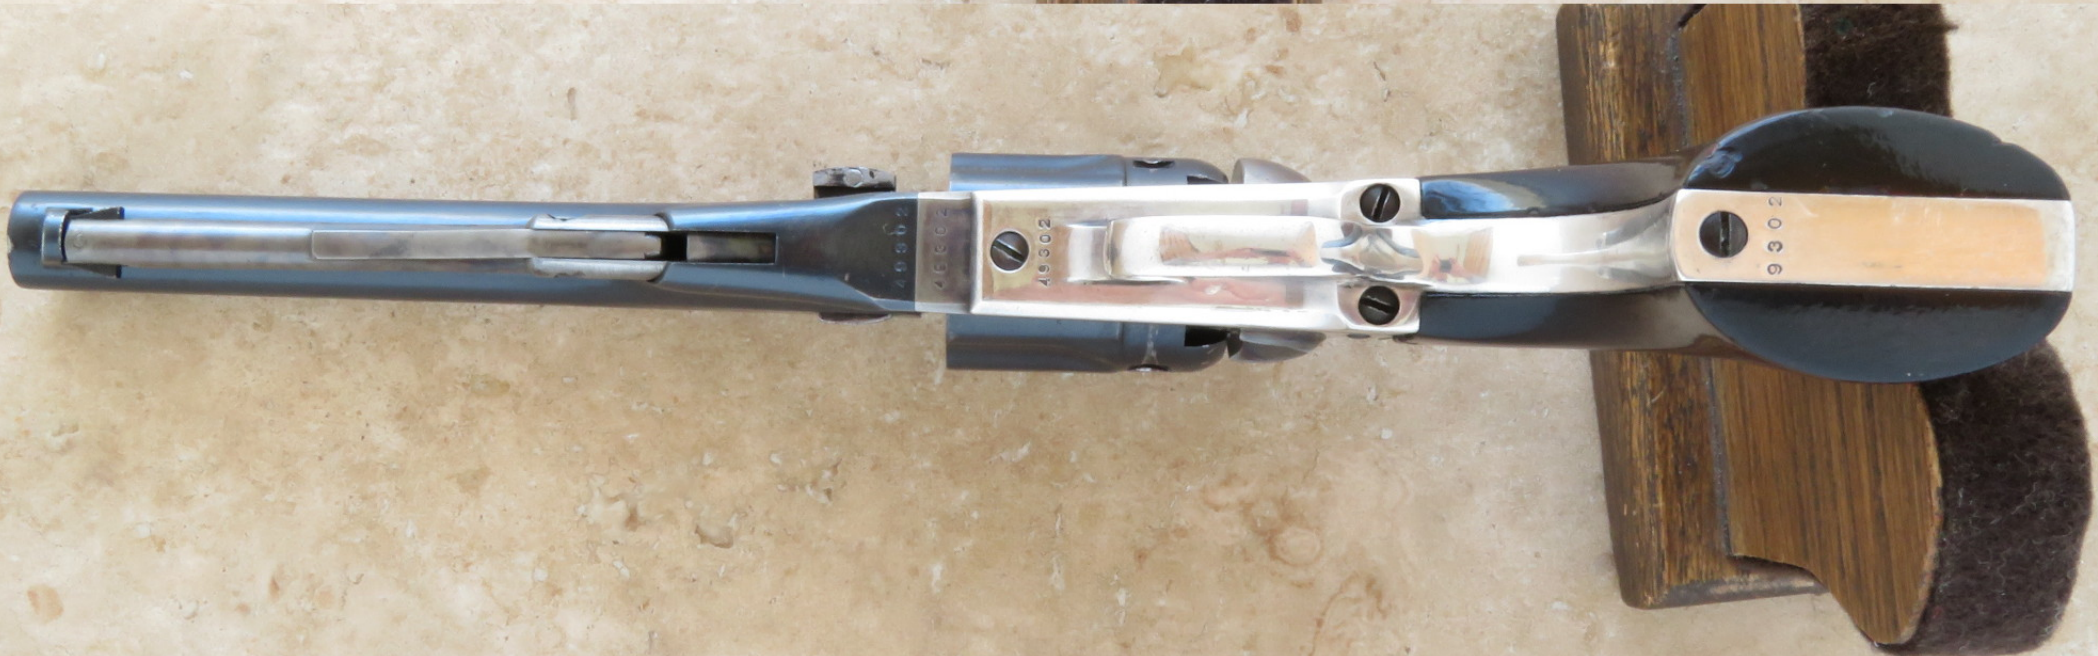

the authentic Colt
BLACKPOWDER
series

Sam Colt

the authentic Colt
BLACKPOWDER
series

Sam Colt

PAT. SEPT. 10th 1850

COLT'S
PATENT

COLT

80 CAL

COLTS
PATENT

PATENTED 1852

the authentic Colt
BLACKPOWDER
series

Sam Colt

the authentic Colt
BLACKPOWDER
series

Sam Colt

the authentic Colt
BLACKPOWDER
series

Sam Colt

the authentic Colt
BLACKPOWDER
series

Sam Colt

1862
Pocket Police

Model

F1500

Caliber

36

Barrel

5 1/2"

Factory Order

Finish

Blue

S/N

57077