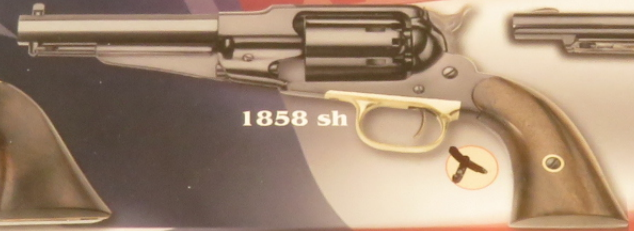

1851 sh

1858

www.pietta.it

1851

1858 sh

1860