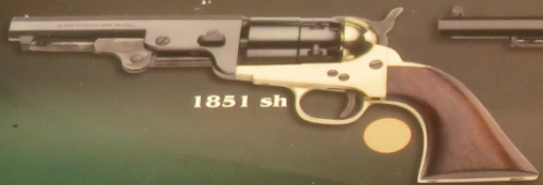

1851 sh

1858

www.pietta.it

1851

1858 sh

1860